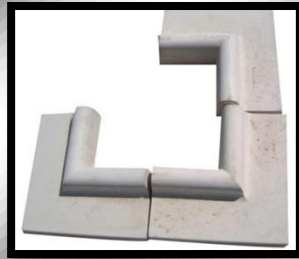

Yorkton Concrete Products

True Serrated - 36" c. 12"

Inside Corners

Scalloped Edge 8" c. 0" x 2" Long

Floral Edge

Serrated Pals 30", 36" c. 12"

Outside Corners

36" Straight Edge

Beaded Beak

Beak Stand

Patio Bench

6 c. 6" Parking Curbs

Legs Blocks

New Jersey Turnpike

New Jersey Turnpike II