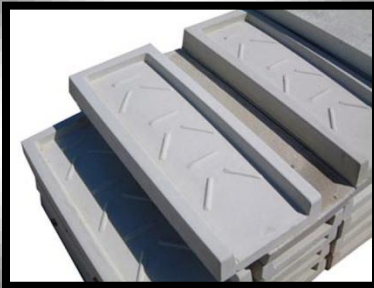

Yorkton Concrete Products

True Serrated - 36" c. 12"

Inside Corners

Scalloped Edge 8" c. 0" x 2" Long

Floral Edge

Serrated Pals 30", 36" c. 12"

Outside Corners

36" Straight Edge

Beaded Beak

Beak Stand

Patio Bench

6 c. 6" Parking Curbs

Legs Blocks

New Jersey Turnpike

New Jersey Turnpike II