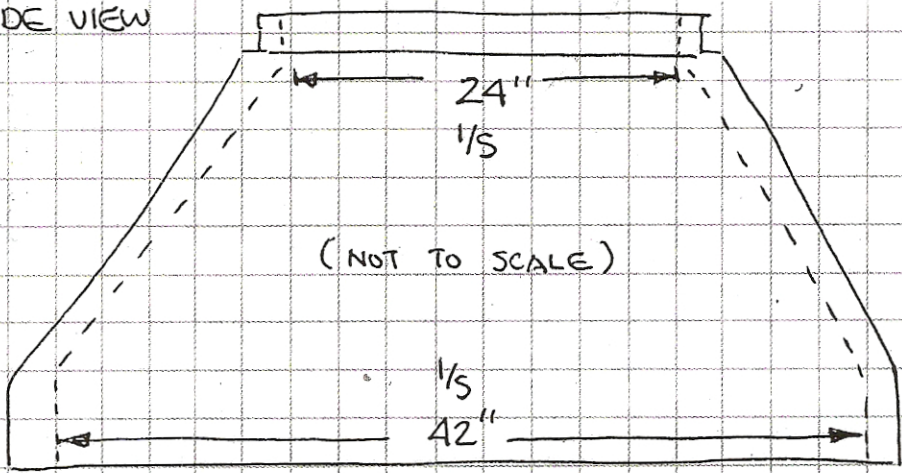

MANHOLE RISERS :

24" INSIDE DIAMETER.
34" OUTSIDE DIAMETER

4" HEIGHT
6" HEIGHT.
(2" ARE CUSTOM ORDER)
(SAME AS 4" COST)

SIDE VIEW

TAPER TOP 42" PIPE.

PIPE 42"
3' BANNEL
2' BANNEL
1' BANNEL

HAVE FLAT BOTTOMS
NO INSIDE TAPER.