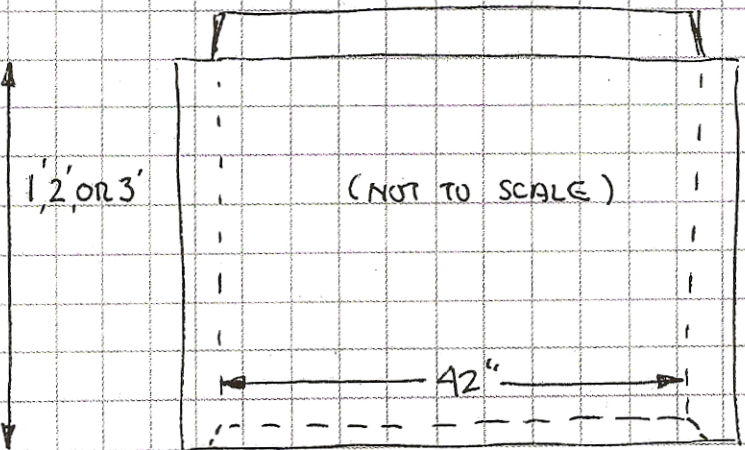

MANHOLE RISERS :

24" INSIDE DIAMETER.
34" OUTSIDE DIAMETER

4" HEIGHT
6" HEIGHT.
(2" ARE CUSTOM ORDER)
(SAME AS 4" COST)

SIDE VIEW

TAPER TOP 42" PIPE.

PIPE 42"
3' BANNEL
2' BANNEL
1' BANNEL

HAVE FLAT BOTTOMS
NO INSIDE TAPER.