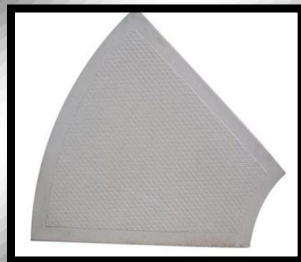

# Yorkton Concrete Products

2'x2' Sunburst Slab

2', 3', 4' Round Slab

6' Round Log Face

Big Foot

2' x 30" Corner

Diamond Face Slab

6'x6' Exposed Slab

6'x6' Log Face

Corner Slab

*Vainu*

*2002*